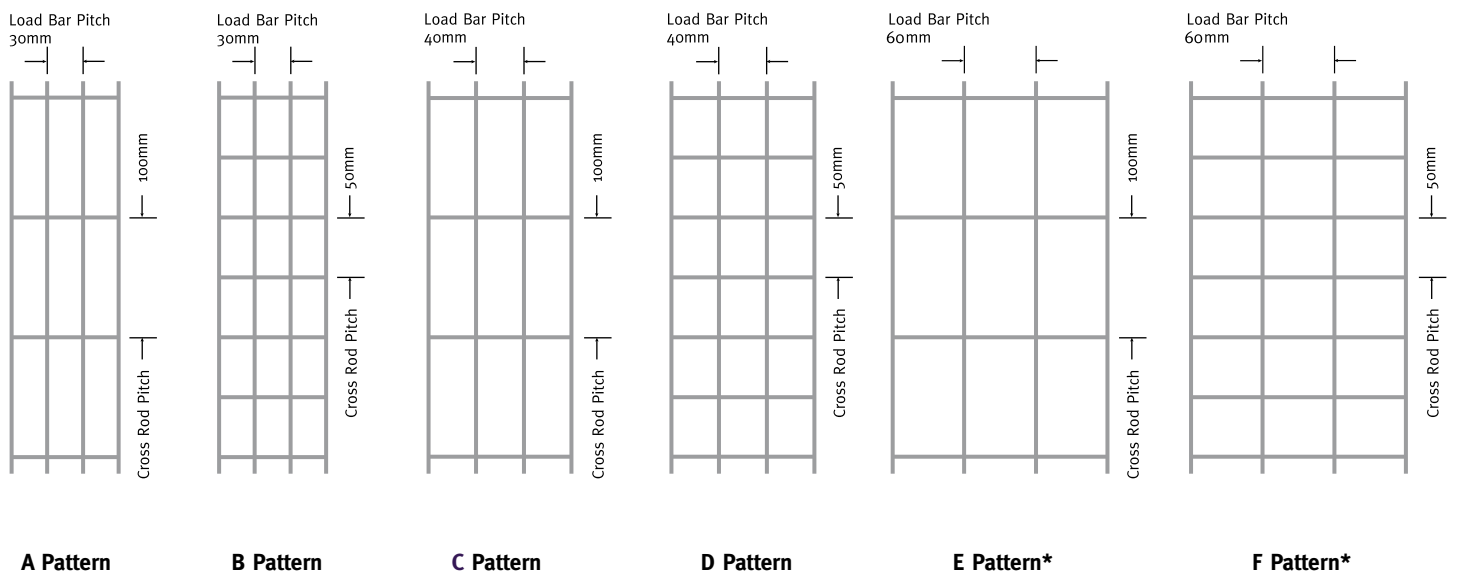

A wide variety of profile choices are available in Lockline Sunscreens.

*E and F patterns are not suitable for walkways or load bearing platforms of any sort.